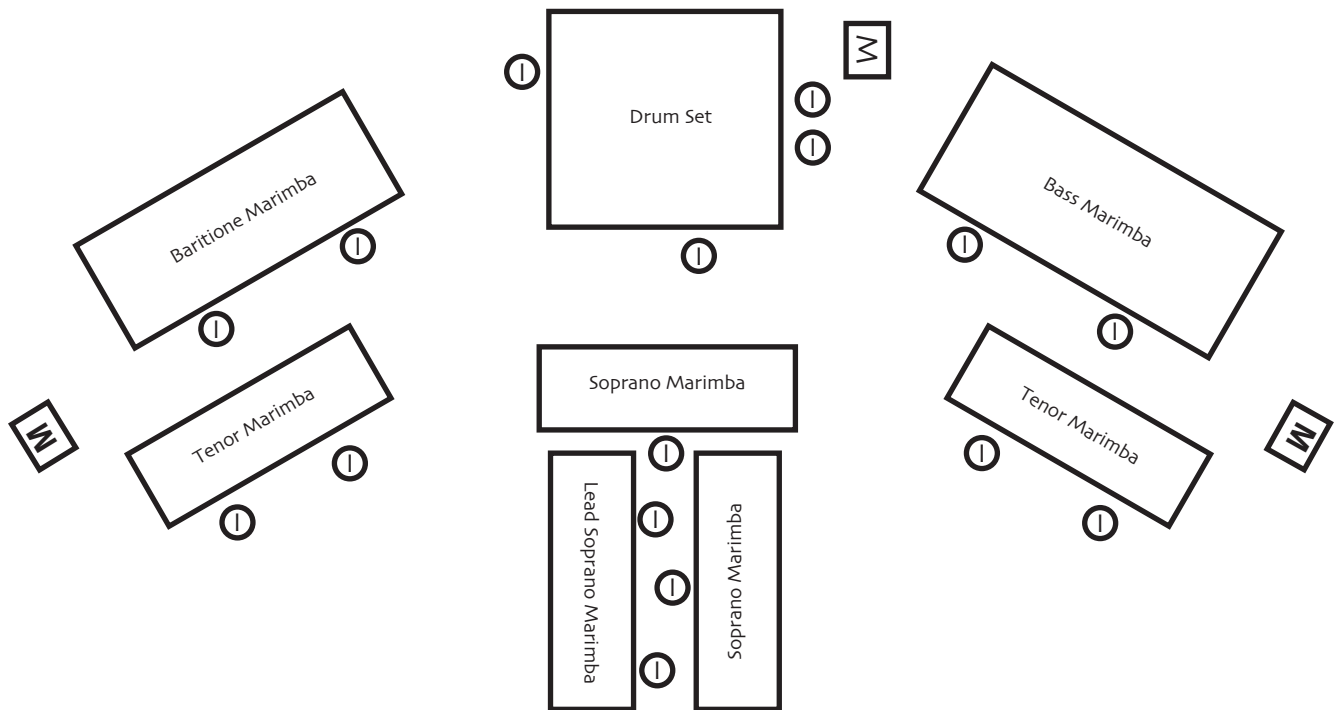

Kutandara Full Ensemble

Basic Stage Plot: 12 performers, 24 inputs

Input List:
I=instrument microphone
V=vocal microphone
DI=direct inputs
M=monitors